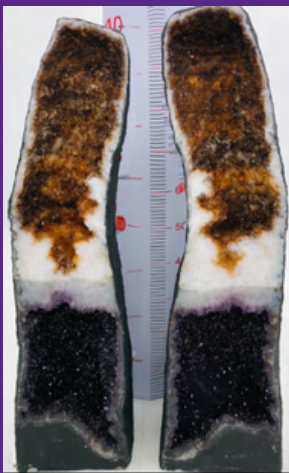

RARE GEODES