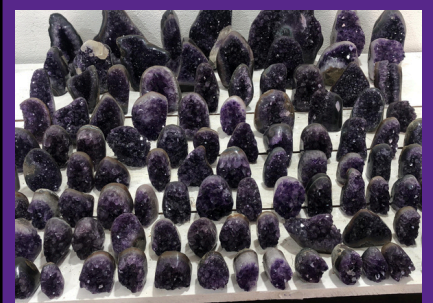

**POLISHED DRUZYS
AMETHYST**

FLAT BASE
POLISHED EDGES